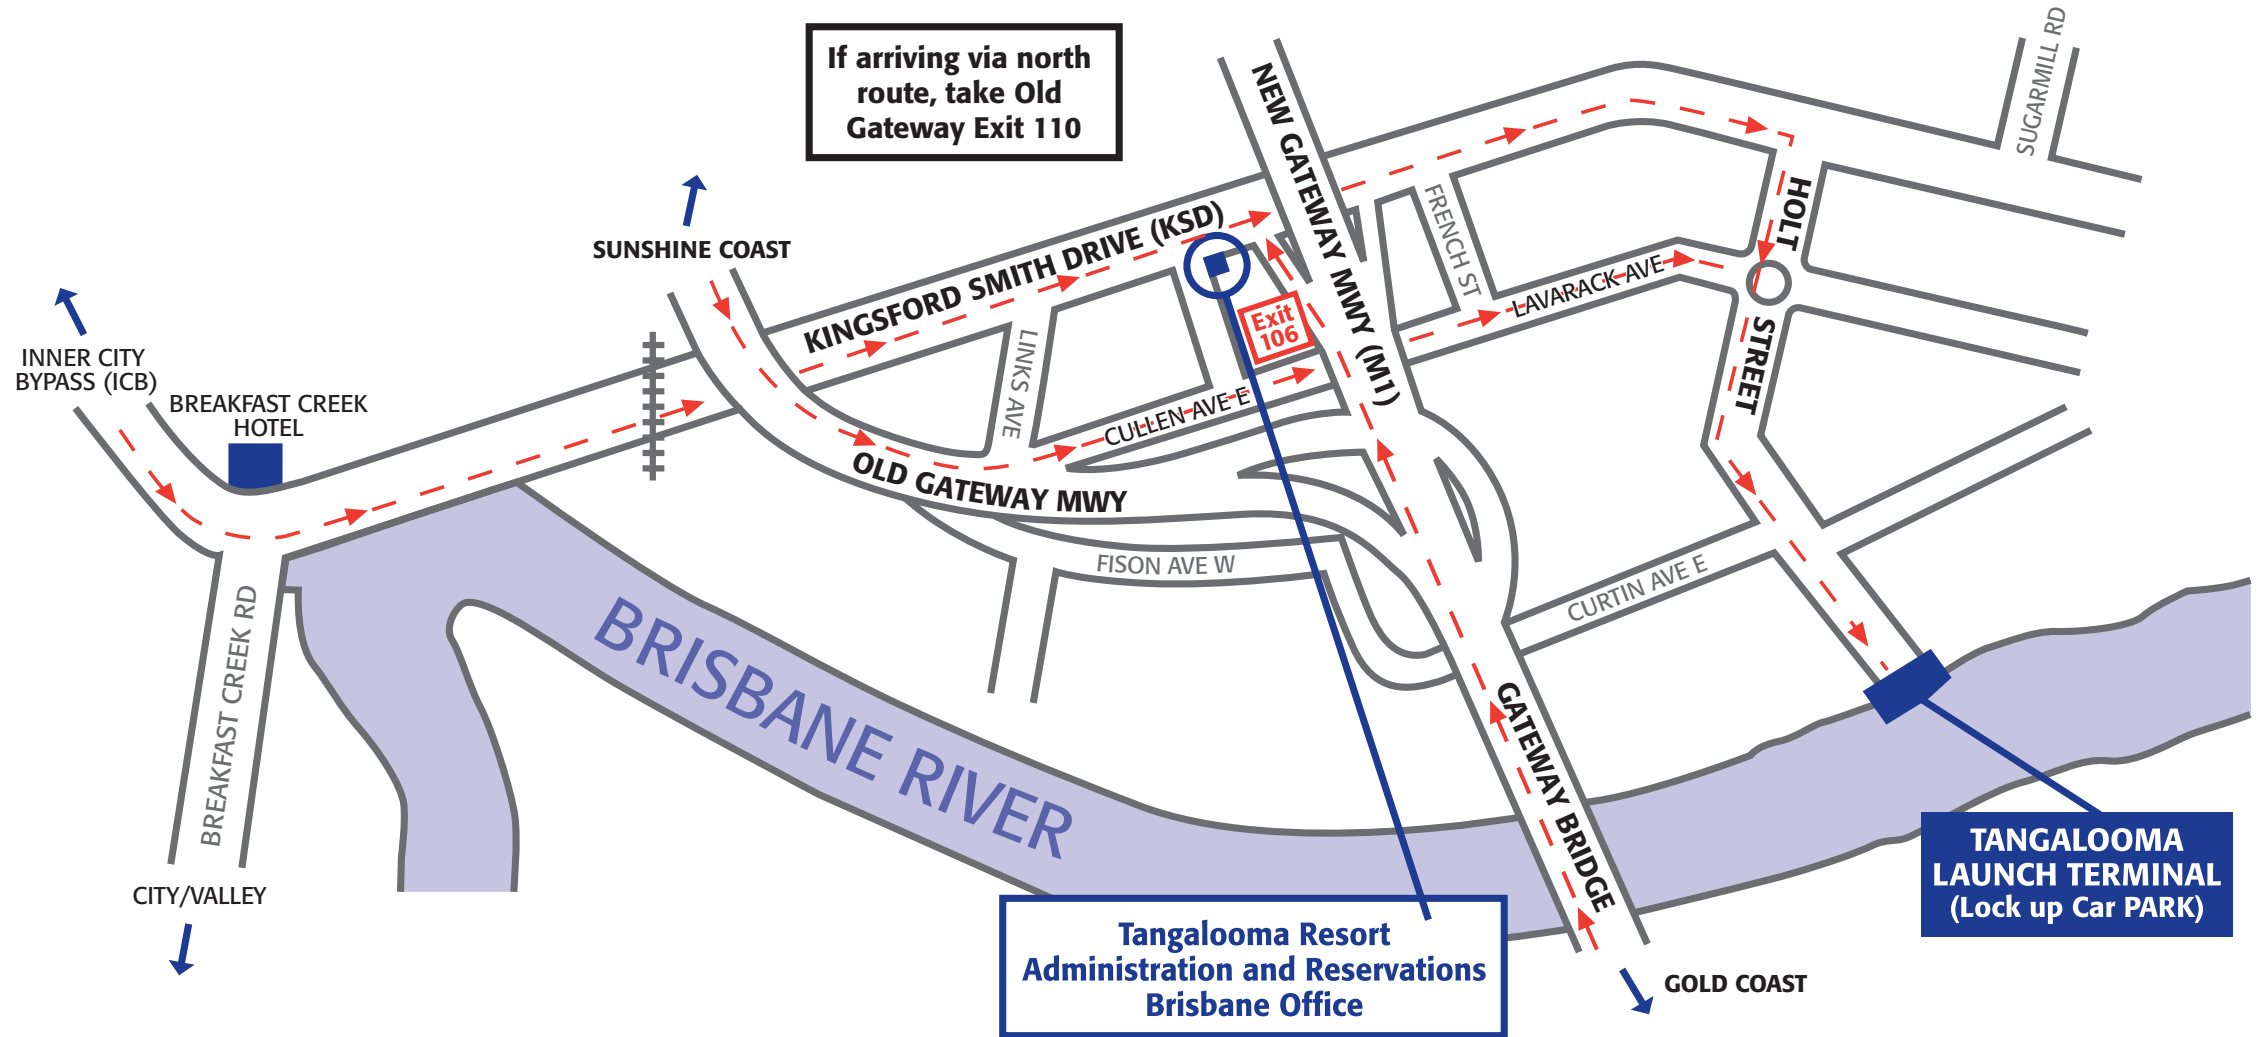

TANGALOOMA TERMINAL - HOLT STREET PINKENBA

MAINLAND OFFICE
 931 Cnr Harvey Street Nth
 & Kingsford Smith Drive
 Eagle Farm Q 4009

HOLT STREET WHARF
 Launch departures
 220 Holt Street
 Pinkenba Q 4008

TANGALOOMA ISLAND RESORT
 Moreton Island
 Tangalooma Q 4025

POSTAL ADDRESS
 PO Box 1102
 Eagle Farm Q 4009